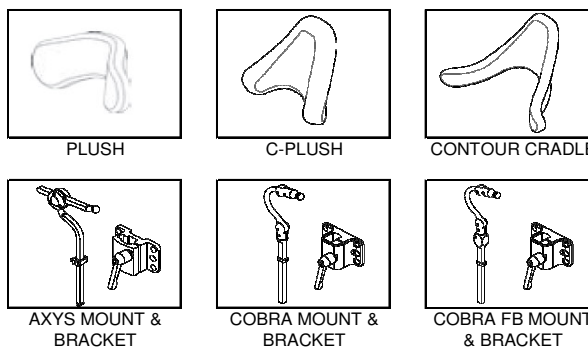

HEADRESTS

AXYS MOUNT & BRACKET

☐ J3HEDX14	E0955+E1028	14" Plush	$394.00
☐ J3HEDX10	E0955+E1028	10" Plush	$381.00
☐ J3HEDX8	E0955+E1028	8" Plush	$381.00
☐ J3HEDXPM	E0955+E1028	Medium C-Plush	$375.00
☐ J3HEDXPL	E0955+E1028	Large C-Plush	$375.00
☐ J3HEDXCM	E0955+E1028	Medium Contour Cradle	$363.00
☐ J3HEDXCL	E0955+E1028	Large Contour Cradle	$375.00

COBRA MOUNT & BRACKET

☐ J3HEDC14	E0955+E1028	14" Plush	$454.00
☐ J3HEDC10	E0955+E1028	10" Plush	$441.00
☐ J3HEDC8	E0955+E1028	8" Plush	$441.00
☐ J3HEDCPM	E0955+E1028	Medium C-Plush	$424.00
☐ J3HEDCPL	E0955+E1028	Large C-Plush	$435.00
☐ J3HEDCCM	E0955+E1028	Medium Contour Cradle	$423.00
☐ J3HEDCCL	E0955+E1028	Large Contour Cradle	$435.00

COBRA FB MOUNT & BRACKET

☐ J3HEDF14	E0955+E1028	14" Plush	$524.00
☐ J3HEDF10	E0955+E1028	10" Plush	$511.00
☐ J3HEDF8	E0955+E1028	8" Plush	$511.00
☐ J3HEDFPM	E0955+E1028	Medium C-Plush	$505.00
☐ J3HEDFPL	E0955+E1028	Large C-Plush	$505.00
☐ J3HEDFCM	E0955+E1028	Medium Contour Cradle	$493.00
☐ J3HEDFCL	E0955+E1028	Large Contour Cradle	$505.00