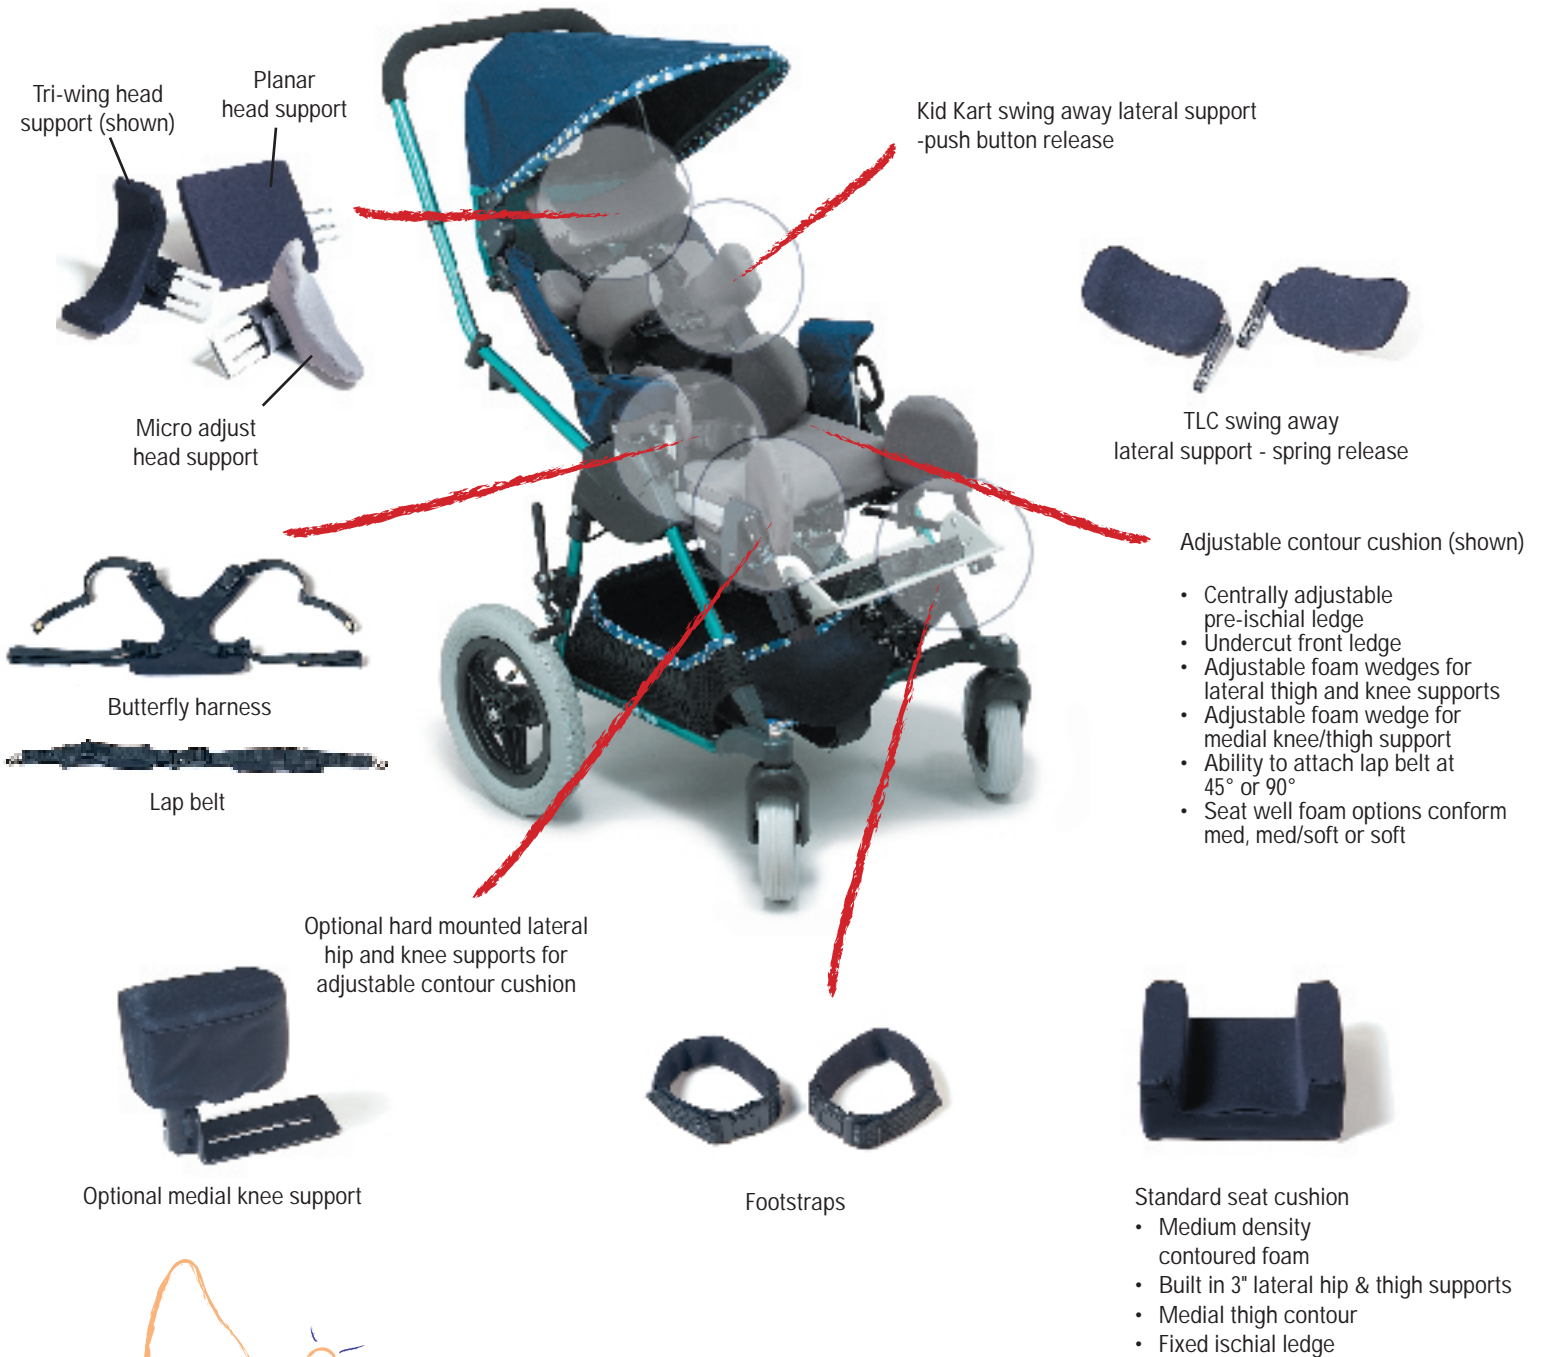

Fixed height feeder base with locking casters.

# KID KART Custom Seating System

All seating covers are four-way stretch, latex-free, water-resistant covers.