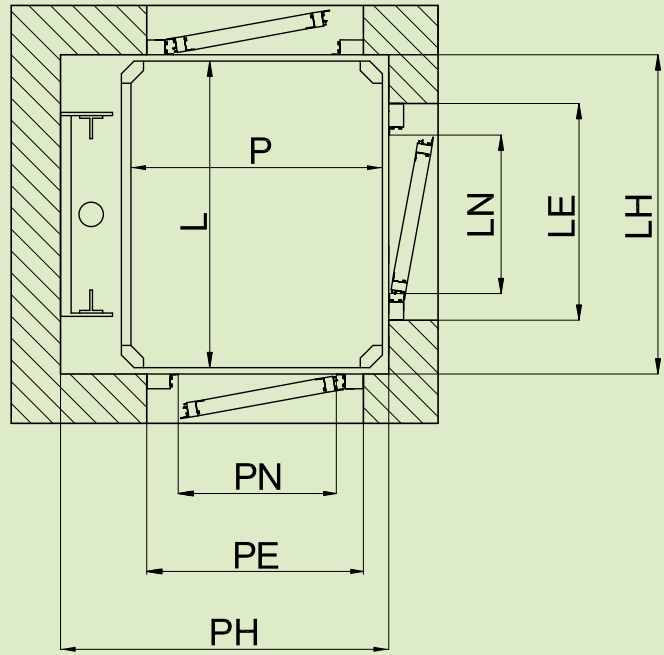

8 standard configurations of platforms

900x900 1000x1250 1250x1000 1250x1250
1300x1030 1400x1000 1400x1100 1460x1170

Data are guideline and not binding. Vimec reserves the right to make any changes it considers appropriate.

DIMENSIONS AND OVERALL SPACE REQUIREMENTS

MASONRY SHAFT

STRUCTURE

Key

- L: Cabin width
- P: Cabin depth
- LH: Masonry shaft width
- PH: Masonry shaft depth
- LA: Free-standing structure width
- PA: Free-standing structure depth
- LN-PN: Door opening
- LE-PE: Door space occupancy