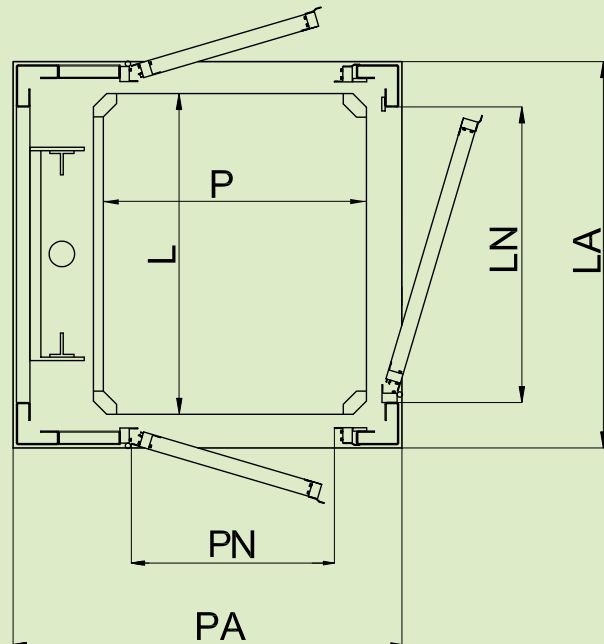

8 standard configurations of platforms

900x900 1000x1250 1250x1000 1250x1250
1300x1030 1400x1000 1400x1100 1460x1170

Data are guideline and not binding. Vimec reserves the right to make any changes it considers appropriate.

DIMENSIONS AND OVERALL SPACE REQUIREMENTS

MASONRY SHAFT

STRUCTURE

Key

- L: Cabin width
- P: Cabin depth
- LH: Masonry shaft width
- PH: Masonry shaft depth
- LA: Free-standing structure width
- PA: Free-standing structure depth
- LN-PN: Door opening
- LE-PE: Door space occupancy